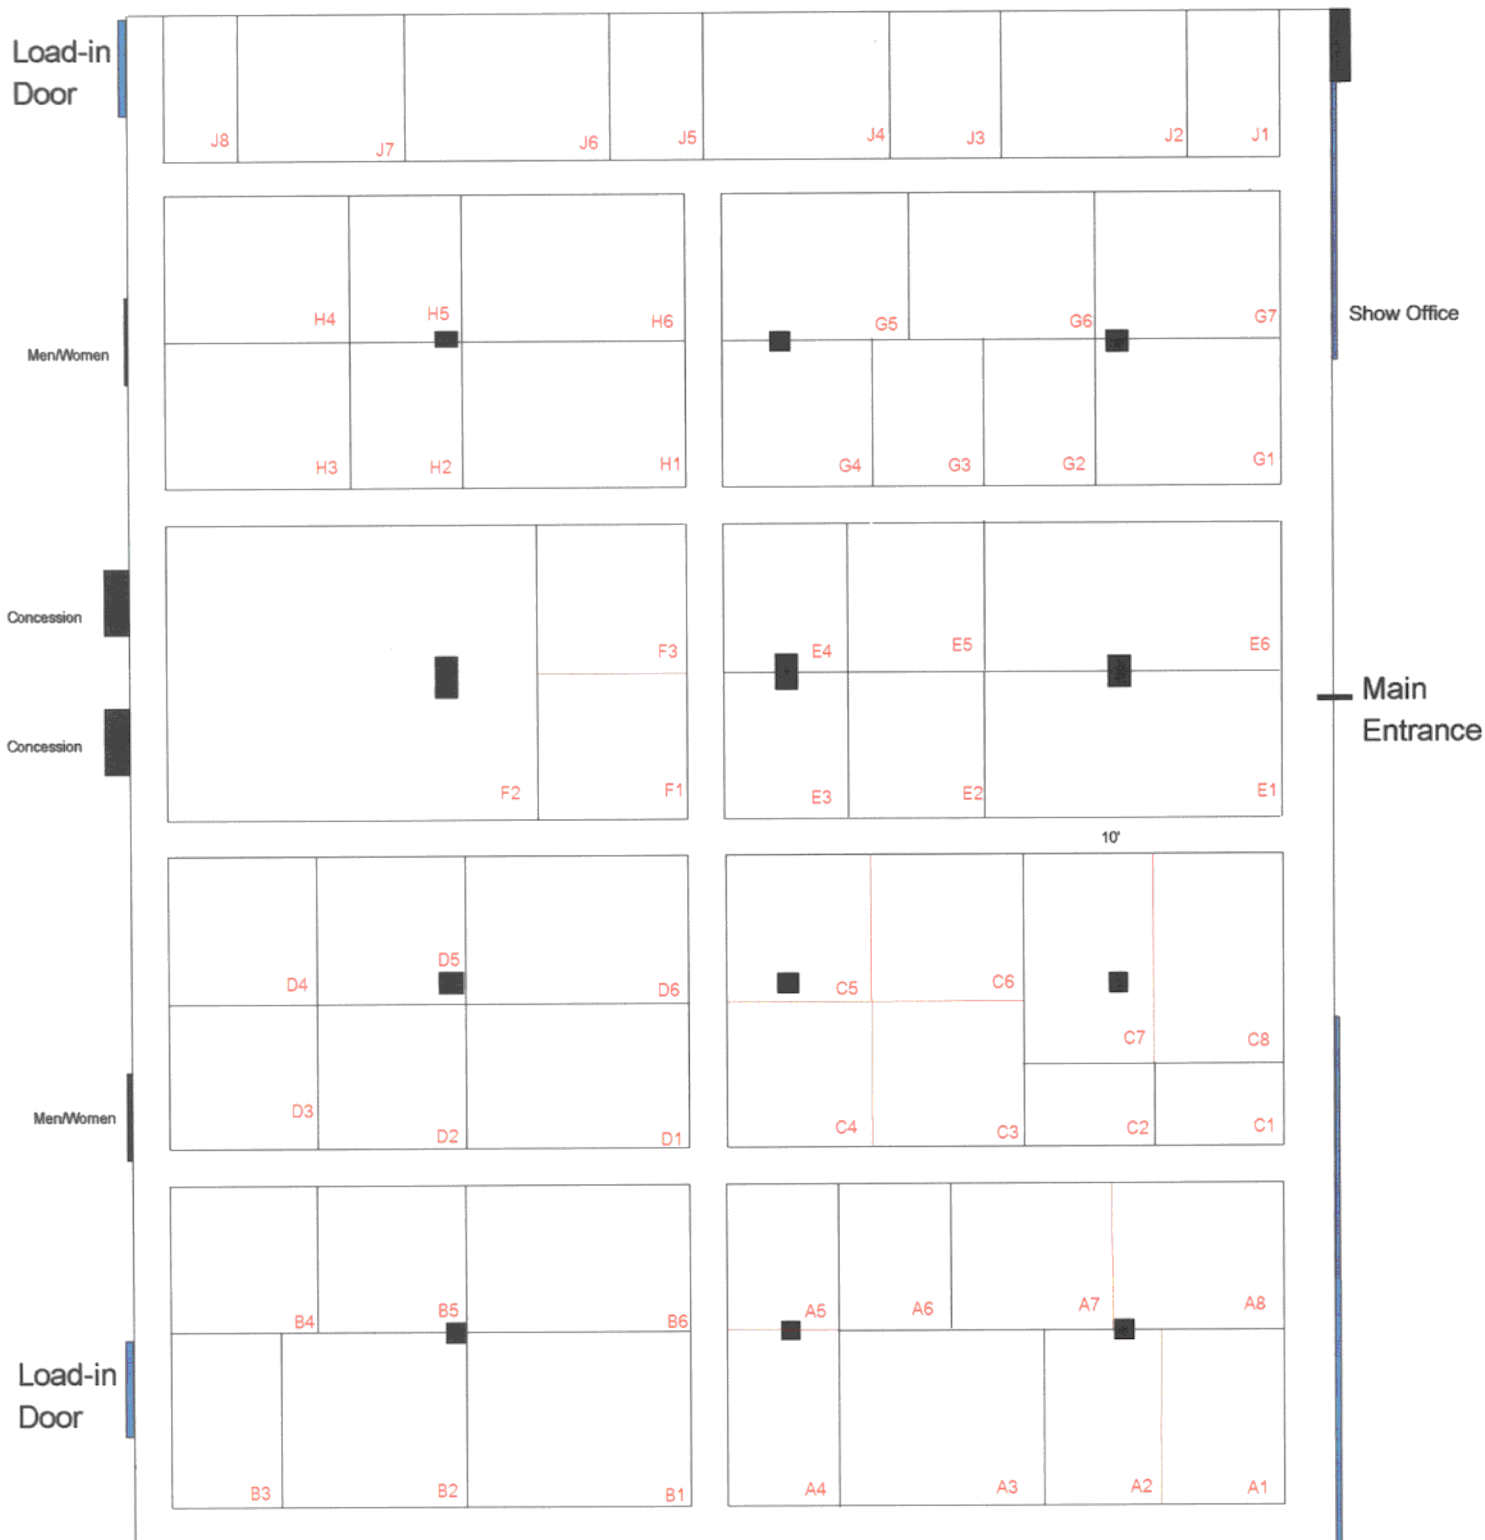

CT Convention Center

2007 Hartford Boat & Fishing Show

Exhibition Hall

Men/Women